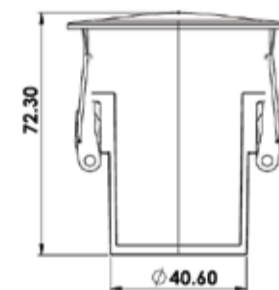

Single Line Diagram

Anthus WW- 54

CRI ≥ 90