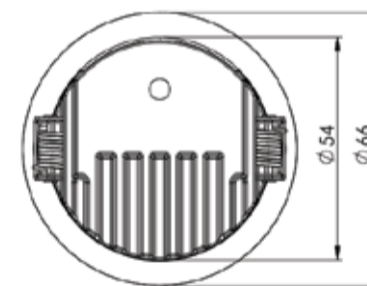

Single Line Diagram

Anthus WW- 54

CRI ≥ 90