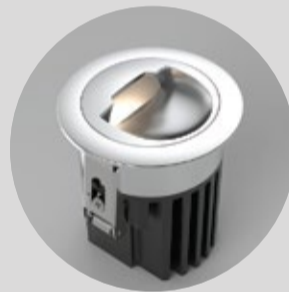

### ANTHUS WALL WASHER

Anthus Wall Washer Downlight features has:

- Die cast- aluminium Luminaire housing
- Premium powder coated finish
- COB (Chip on Board) technology with wall washer optics
- Available Fixed version
- Reduced glare and controlled light distribution improve occupant comfort.
- LED with effective colour rendering
- Precision-engineered, electroplated and nano-plated reflector
- Designed to evenly wash walls with light, eliminating dark spots and creating a smooth lighting effect.
- Excellent Wall Uniformity